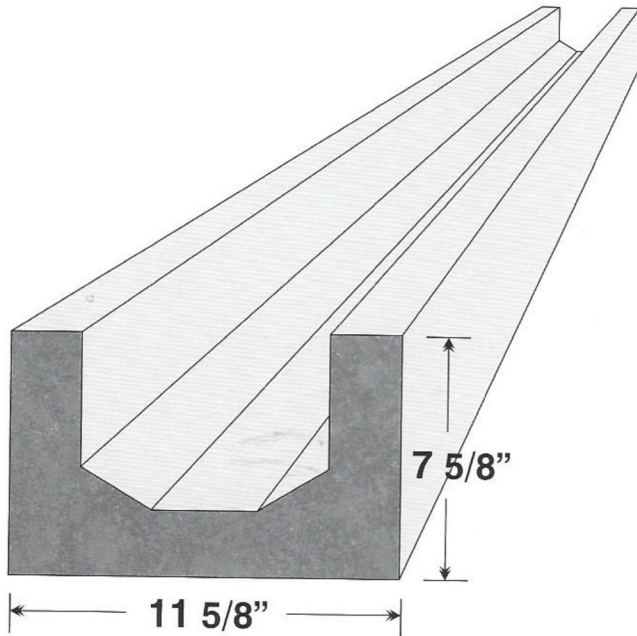

12" PRECAST U-LINTELS

* Load Table see lottconcrete.com

LINTEL LENGTH	CLEAR SPAN	LINTEL TYPE
2' - 10"	1' - 6"	PRECAST
3' - 6"	2' - 2"	PRECAST
4' - 6"	3' - 2"	PRECAST
5' - 4"	4' - 0"	PRECAST
5' - 10"	4' - 6"	PRECAST
6' - 6"	5' - 2"	PRECAST
7' - 6"	6' - 2"	PRECAST
8' - 0"	6' - 8"	PRECAST
8' - 4"	7' - 0"	PRECAST
8' - 8"	7' 4"	PRECAST
9' - 4"	8' - 0"	PRECAST
10' - 6"	9' - 2"	PRECAST
11' - 4"	10' - 0"	PRECAST
12' - 6"	11' - 2"	PRECAST
13' - 4"	12' - 0"	PRECAST
14' - 0"	12' - 8"	PRECAST
15' - 4"	14' - 0"	PRECAST
17' - 4"	16' - 0"	PRECAST
19' - 4"	18' - 0"	PRECAST

8" PRECAST W/2" RECESS DOOR U-LINTELS

* Load Table see lottconcrete.com

DOOR SIZE	LINTEL LENGTH	CLEAR SPAN	LINTEL TYPE
2' - 0"	3' - 6"	2' - 4"	PRECAST
2' - 4"	4' - 0"	2' - 8"	PRECAST
2' - 6"	4' - 2"	2' - 10"	PRECAST
2' - 8"	4' - 4"	3' - 0"	PRECAST
3' - 0"	4' - 6"	3' - 4"	PRECAST
4' - 0"	5' - 8"	4' - 4"	PRECAST
5' - 0"	6' - 8"	5' - 4"	PRECAST
6' - 0"	7' - 6"	6' - 4"	PRECAST
7' - 0"	8' - 8"	7' - 4"	PRECAST
8' - 0"	9' - 8"	8' - 4"	PRECAST
3' - 0" SL	5' - 10"	4' - 8"	PRECAST

* Also available in modular sizes
12" Precast w/2" Recess Door U-Lintels available